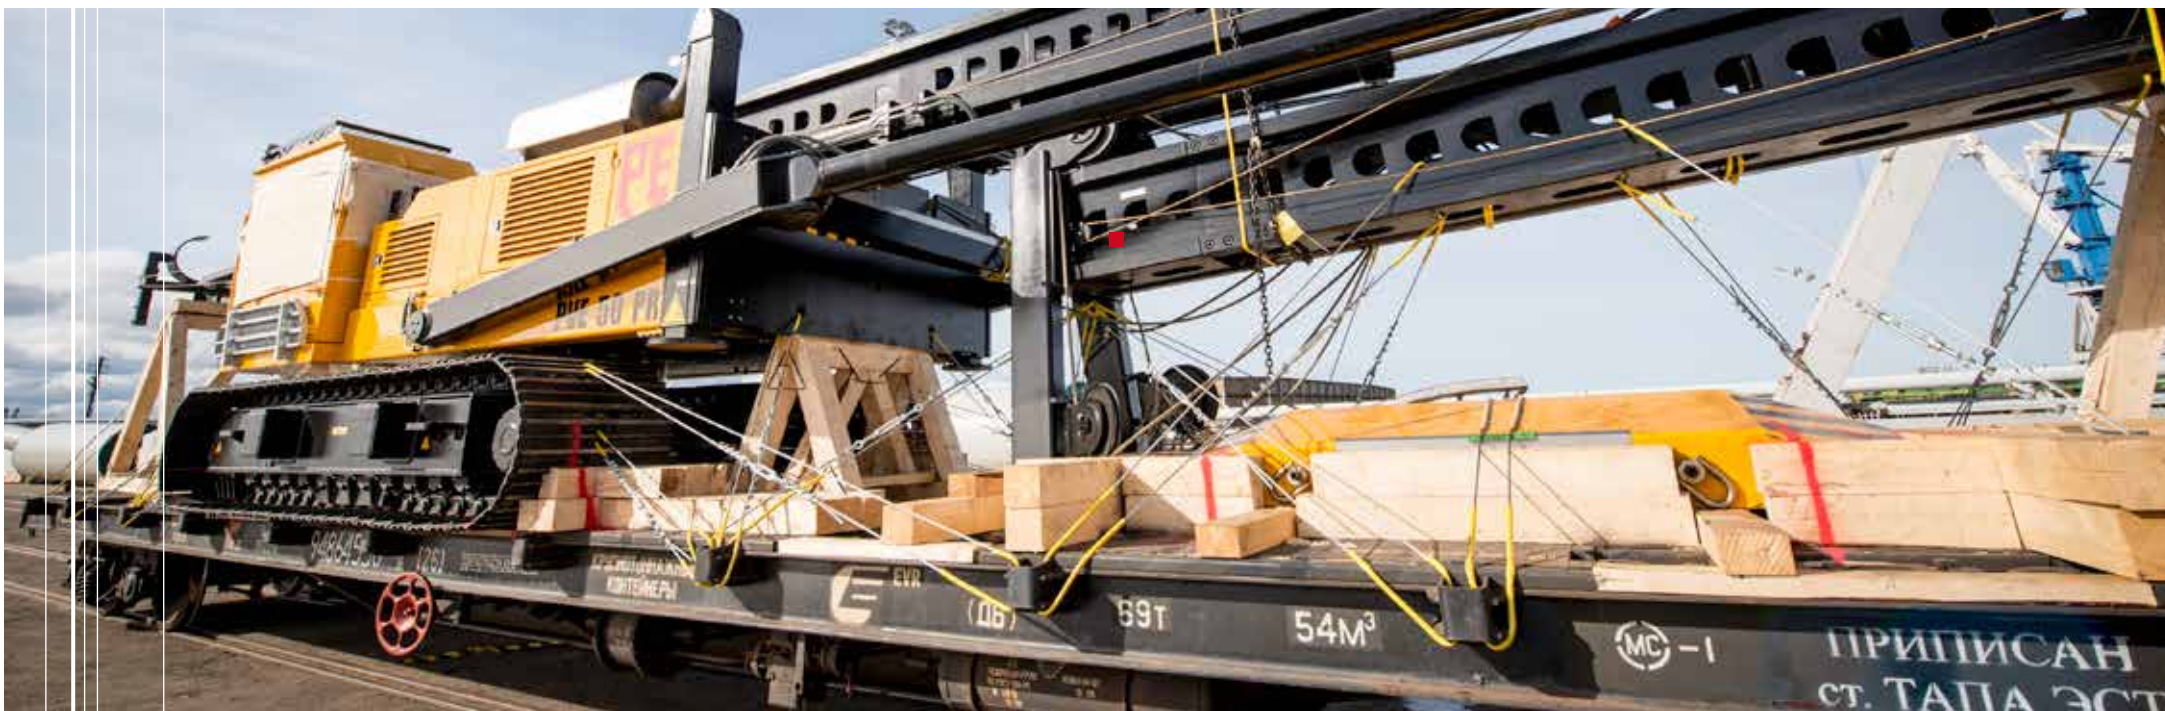

CF & S

cargo description

PVE 50 PR Pilling Rig + hydraulic hammer

destination

Paldiski, Estonia – Almaty, Kazakhstan

wagons

18 m platform and 13 m platform

loading gauge

small oversize H2220