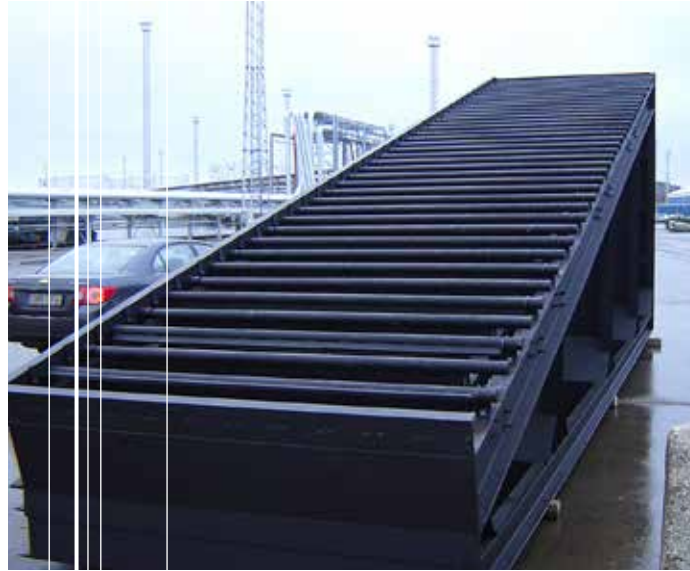

CF&S

cargo description

wood-processing line (dryer for wood)

destination

Paldiski, Estonia – station: Sovetskaja-Gavan-Sortirovochnaja, Russia

wagons

special 80' platform

loading gauge

oversized cargo, oversize grade upto H0010